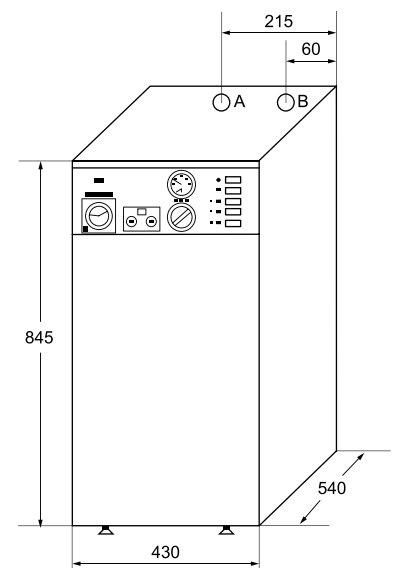

CPE

ELECTRIC BOILER, ELECTRO MECHANIC, ONLY HEATING

Features

- Large capacity boiler (45 litres).
- Stainless steel shielded heating elements INCOLOY800.
- Three heat outputs.
- Expansion vessel and circulating pump not included.
- Control thermostat from 0 °C to 90 °C.
- Temperature limiter 100 °C.
- Thermometer from 0 °C to 120 °C.
- Hydrometer from 0 to 4 kg/cm2.
- Safety valve calibrated to 3 kg/cm2.
- Flow detector.
- Auto air vent.
- Safety pressostat 0.5 kg/cm2.
- General switch.
- Switch with or without programmer.
- Electrical panel included.
- Control fuse.
- Powder coated RAL 9010 steel structure.
- Daily programmer.
- Weekly programmer as an option.
- Ambient thermostat leads.
- Compatible with Ambient Thermostats TA3, CPT10 and X2D available as accessory.
- Compatible with standard power managers (RG90, GReyder) offered as accessory.

		CPE24	CPE27	CPE30	CPE33	CPE36	CPE39	CPE42	CPE45	CPE48	CPE51	CPE54
Output	kW	24	27	30	33	36	39	42	45	48	51	54
	kcal/h	20640	23220	25800	28380	30960	33540	36120	38700	41280	43860	46440
Voltage	3x400 V+N~	YES	YES	YES	YES	YES	YES	YES	YES	YES	YES	YES
Frecuency	Hz	50	50	50	50	50	50	50	50	50	50	50
Insulation		Class I	Class I	Class I	Class I	Class I	Class I	Class I	Class I	Class I	Class I	Class I
IP degree		IP25	IP25	IP25	IP25	IP25	IP25	IP25	IP25	IP25	IP25	IP25
Colour		White	White	White	White	White	White	White	White	White	White	White
Aprovals		CE	CE	CE	CE	CE	CE	CE	CE	CE	CE	CE
Weight	kg	69	69	69	69	69	69	69	69	69	69	69
Dimensions including packaging	cm	60x92x49.6	60x92x49.6	60x92x49.6	60x92x49.6	60x92x49.6	60x92x49.6	60x92x49.6	60x92x49.6	60x92x49.6	60x92x49.6	60x92x49.6
Gross Weight	kg	71.5	71.5	71.5	71.5	71.5	71.5	71.5	71.5	71.5	71.5	71.5
Water connections	inches	1¼"	1¼"	1¼"	1¼"	1¼"	1¼"	1¼"	1¼"	1¼"	1¼"	1¼"